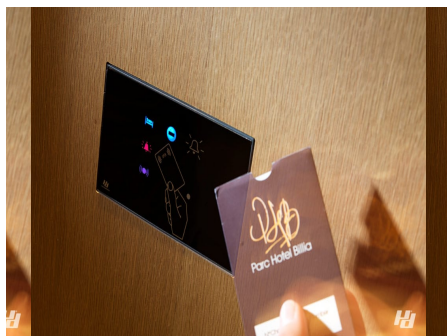

# **micro device**

Supra Intera Click & Touch

Building Automation Specialist

---

Hotel  
-  
Parc 2  
Hotel  
Billia

Galleria

**HD<sup>®</sup> microdevice**

Building Automation Specialist